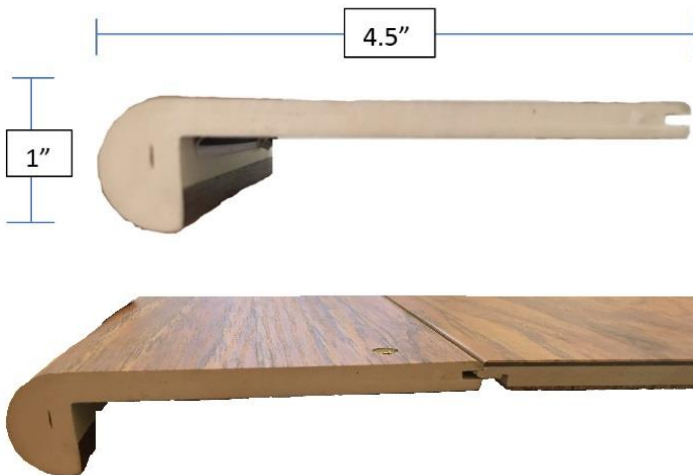

### OPTION 1

FACTORY STAIRNOSE if Available Stock

**ETA:** up to 45 days – Check Stock

Width: 4.5"

Height: 1"

Length: 94"

SN End: Tongue & Groove

Nosing: Semi Rounded

### OPTION 2

CUSTOM MADE from Actual Material

**ETA:** Guaranteed 3-5 Days Production

Width: 5.75"

Height: 1"

Length: 60"

SN End: Click – same as WPC.

Nosing: Square